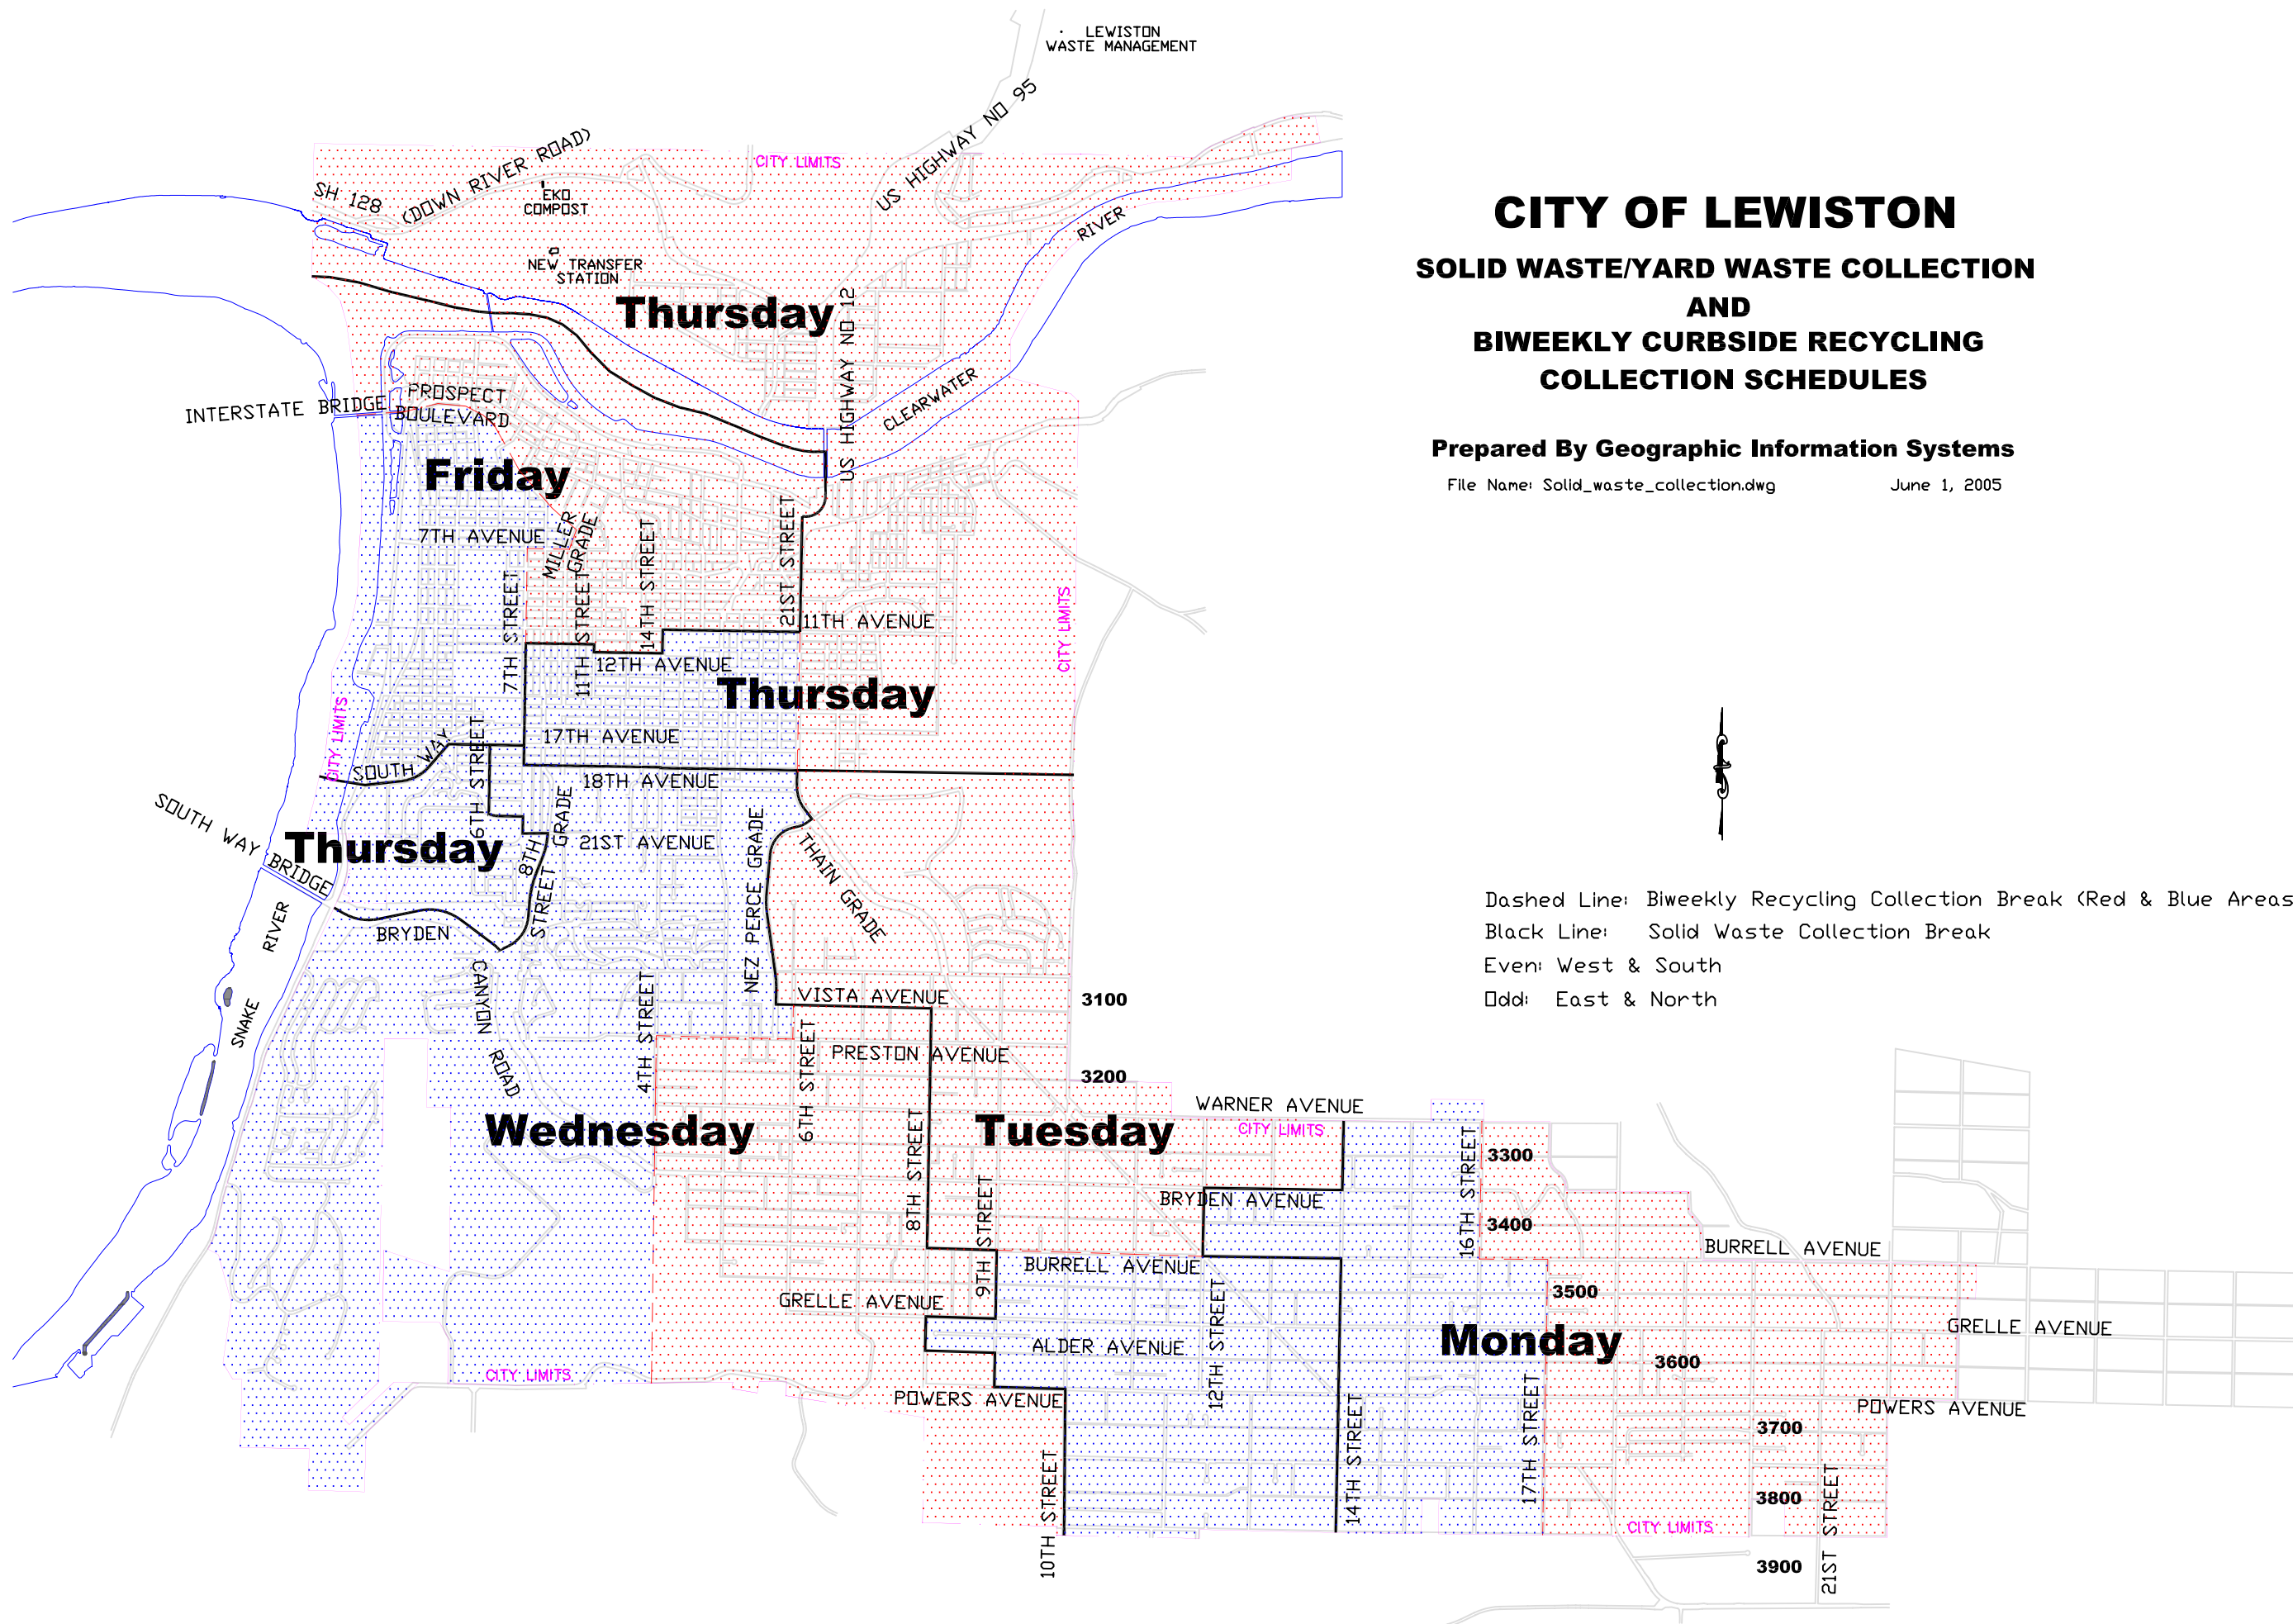

LEWISTON WASTE MANAGEMENT

CITY OF LEWISTON

SOLID WASTE/YARD WASTE COLLECTION AND BIWEEKLY CURBSIDE RECYCLING COLLECTION SCHEDULES

Prepared By Geographic Information Systems

File Name: Solid_waste_collection.dwg

June 1, 2005

Dashed Line: Biweekly Recycling Collection Break (Red & Blue Areas)
 Black Line: Solid Waste Collection Break
 Even: West & South
 Odd: East & North