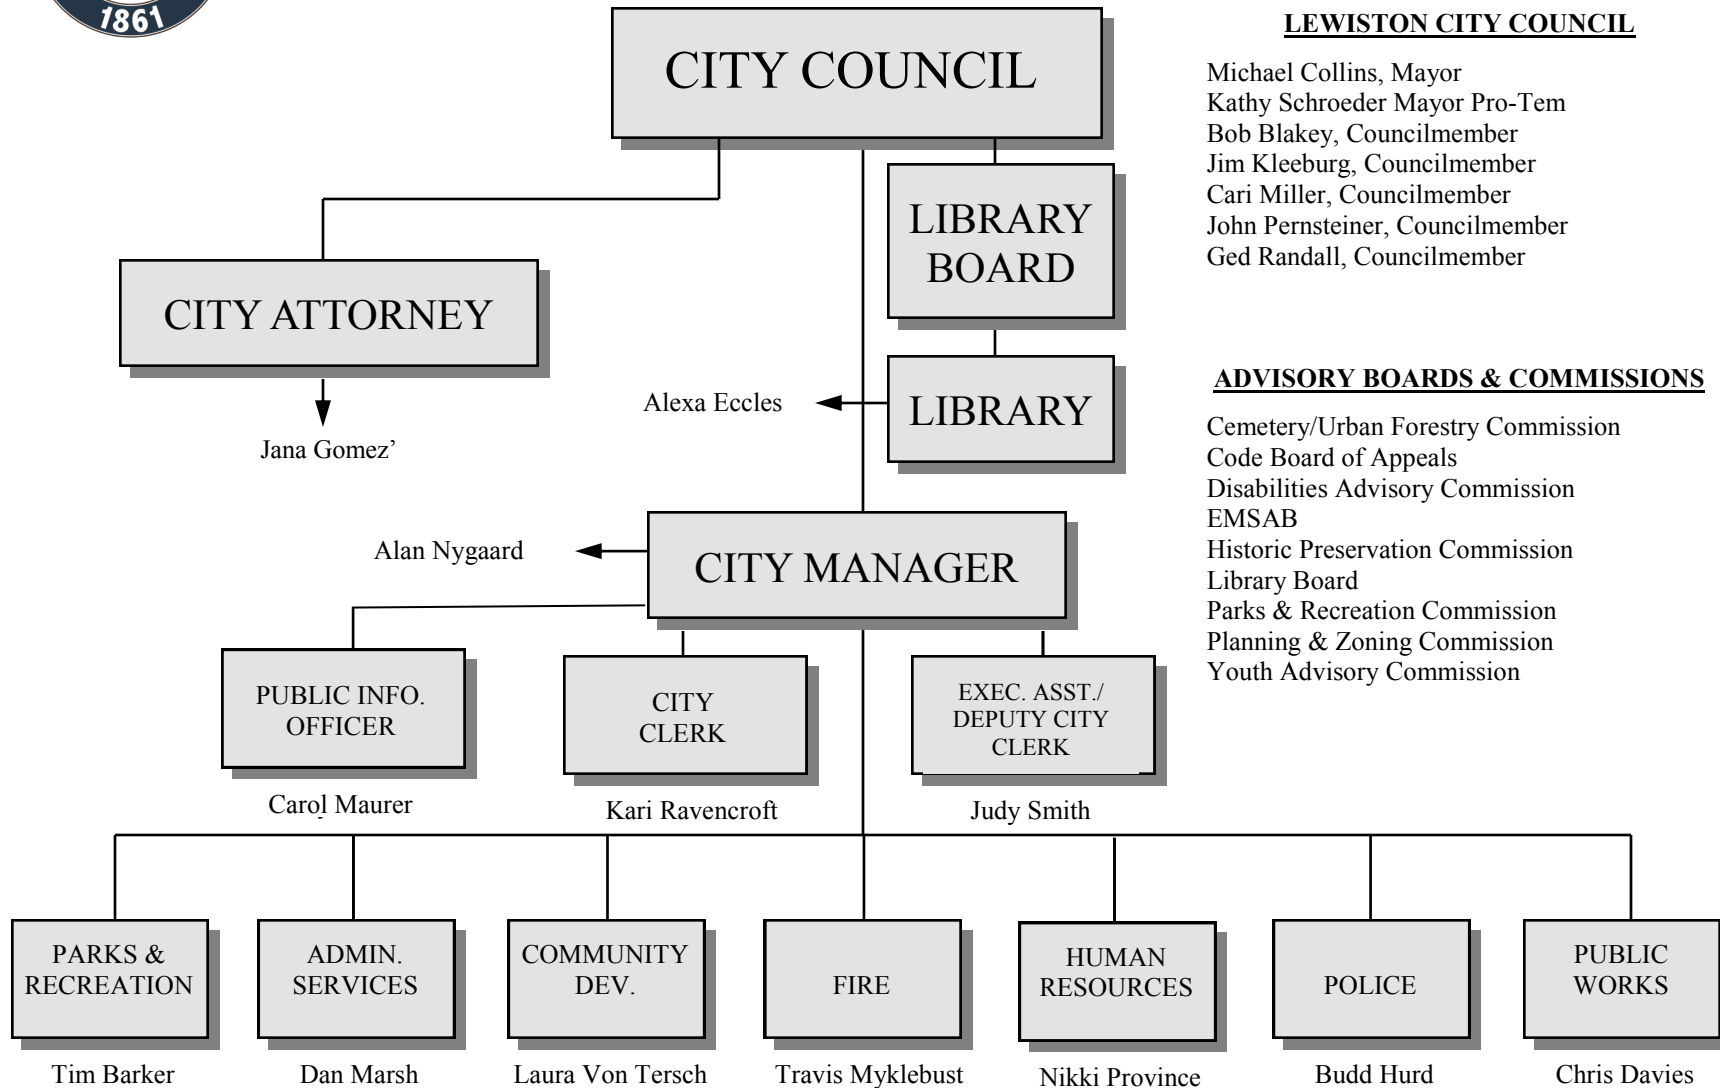

CITY OF LEWISTON ORGANIZATIONAL CHART

LEWISTON CITY COUNCIL

Michael Collins, Mayor
 Kathy Schroeder Mayor Pro-Tem
 Bob Blakey, Councilmember
 Jim Kleeburg, Councilmember
 Cari Miller, Councilmember
 John Pernsteiner, Councilmember
 Ged Randall, Councilmember

ADVISORY BOARDS & COMMISSIONS

Cemetery/Urban Forestry Commission
 Code Board of Appeals
 Disabilities Advisory Commission
 EMSAB
 Historic Preservation Commission
 Library Board
 Parks & Recreation Commission
 Planning & Zoning Commission
 Youth Advisory Commission