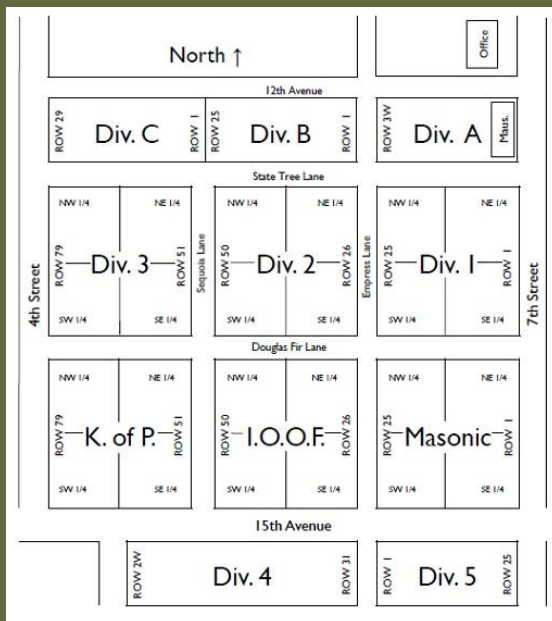

Normal Hill Cemetery & Arboretum is a municipal cemetery operated by the City of Lewiston. It covers more than 40 acres, and there are more than 19,000 people buried in the cemetery.

Normal Hill Cemetery & Arboretum was established in 1884, when the cemetery at Pioneer Park was moved to its current location on Normal Hill