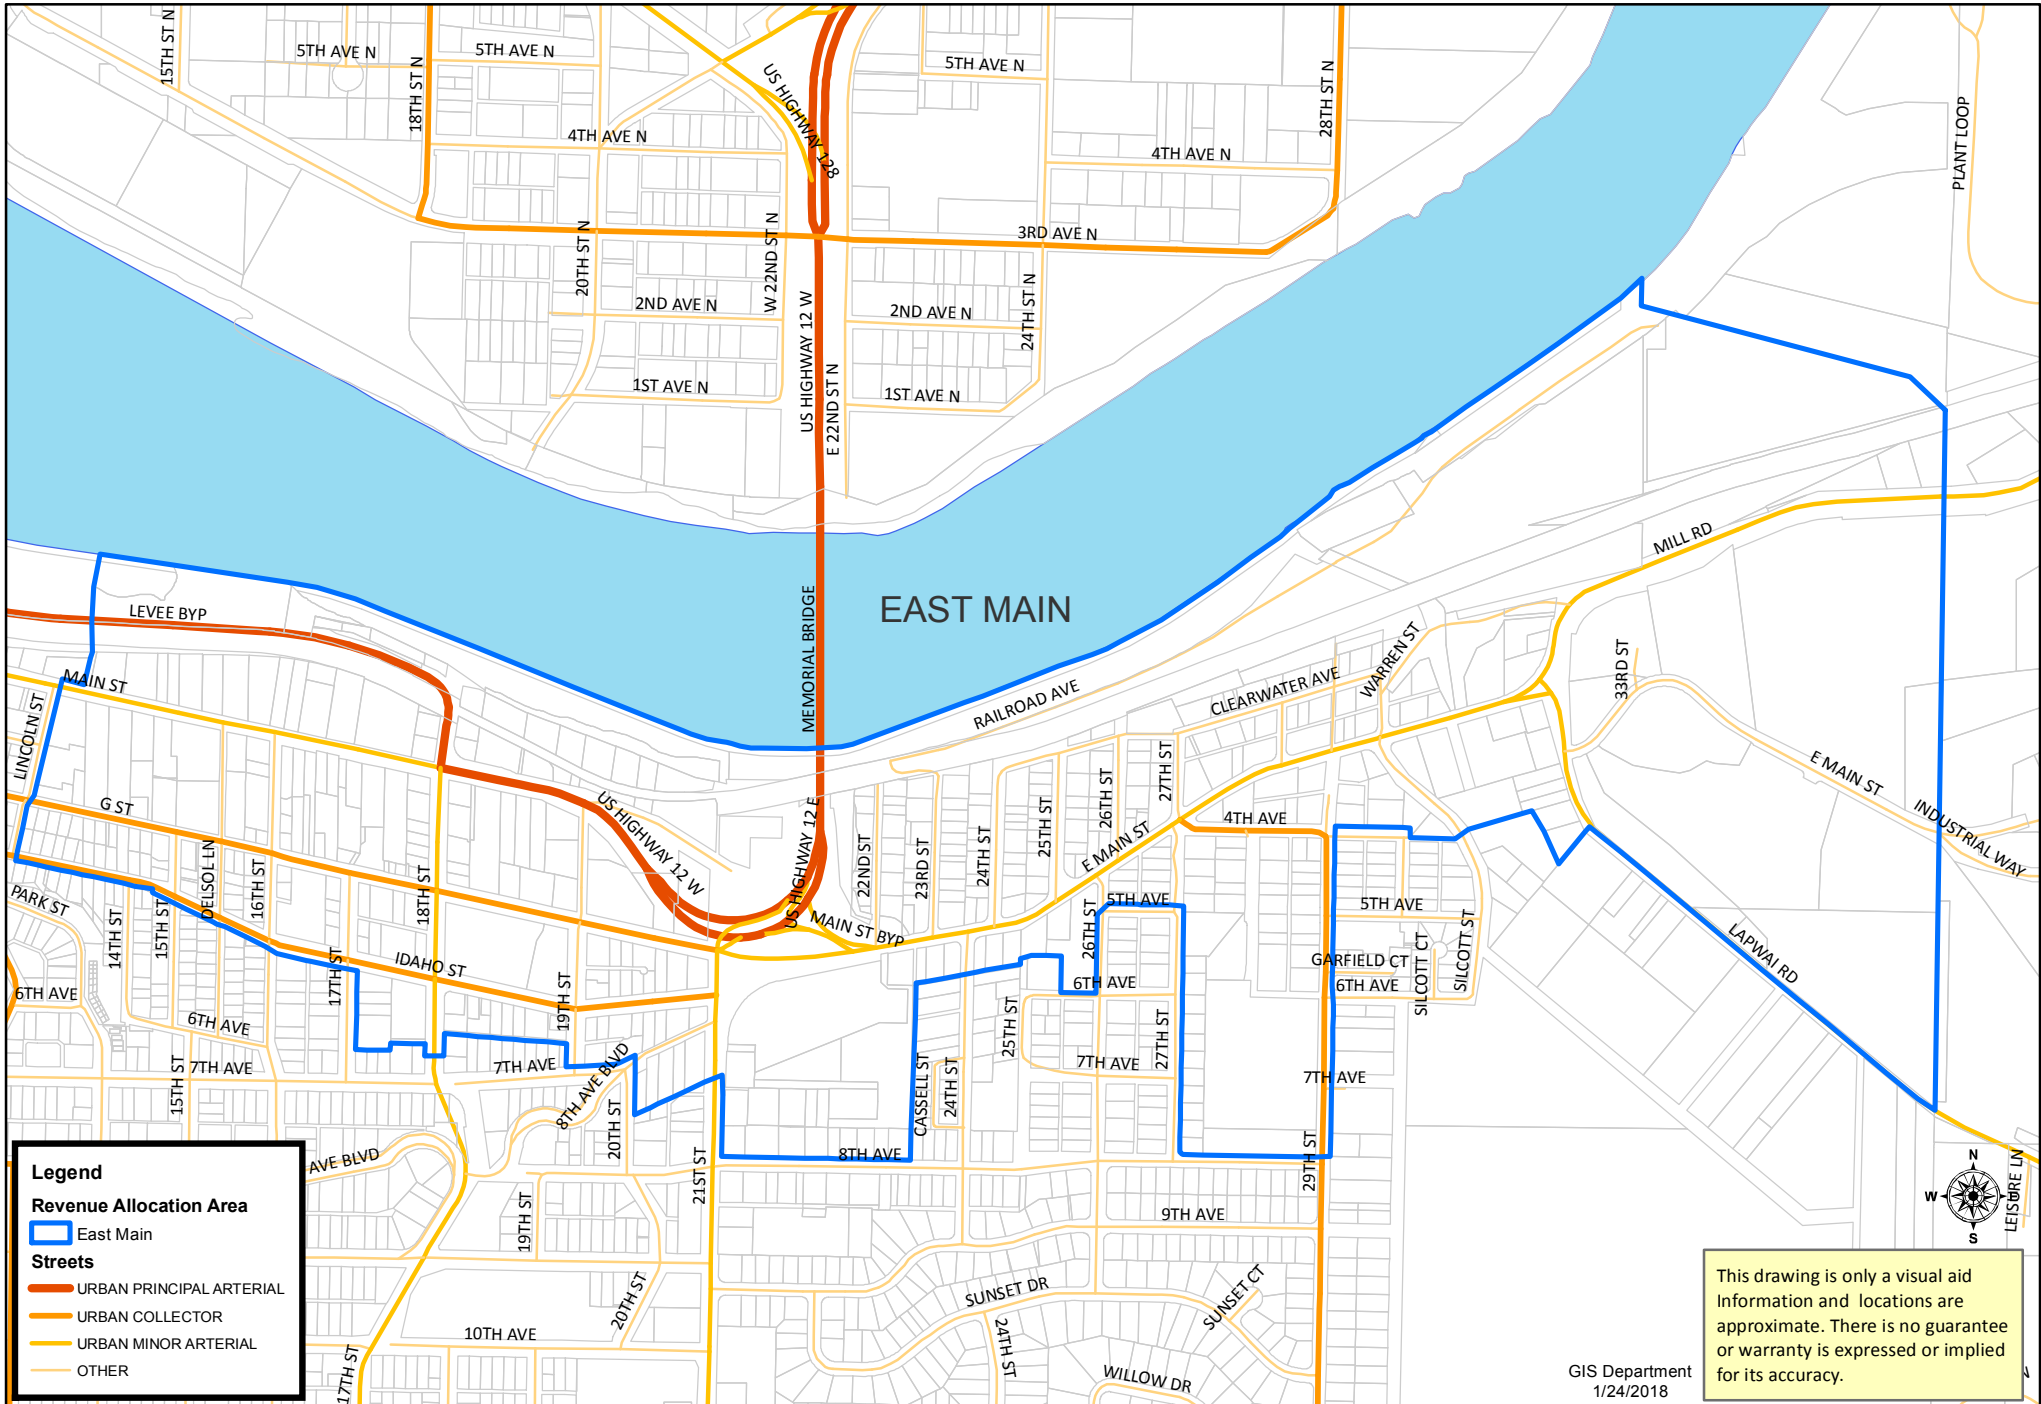

City of Lewiston

COMMUNITY DEVELOPMENT

MAIN EAST MAIN REVENUE ALLOCATION AREA #4

Legend

Revenue Allocation Area

- East Main

Streets

- URBAN PRINCIPAL ARTERIAL
- URBAN COLLECTOR
- URBAN MINOR ARTERIAL
- OTHER

This drawing is only a visual aid
 Information and locations are
 approximate. There is no guarantee
 or warranty is expressed or implied
 for its accuracy.